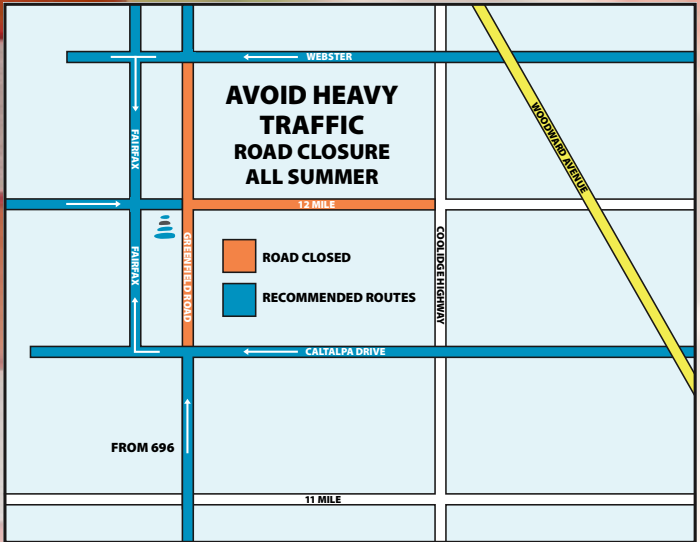

2020 ROAD CONSTRUCTION ROUTE RECOMMENDATIONS

15831 W. Twelve Mile Road
Southfield, MI 48076
(248) 559-6763